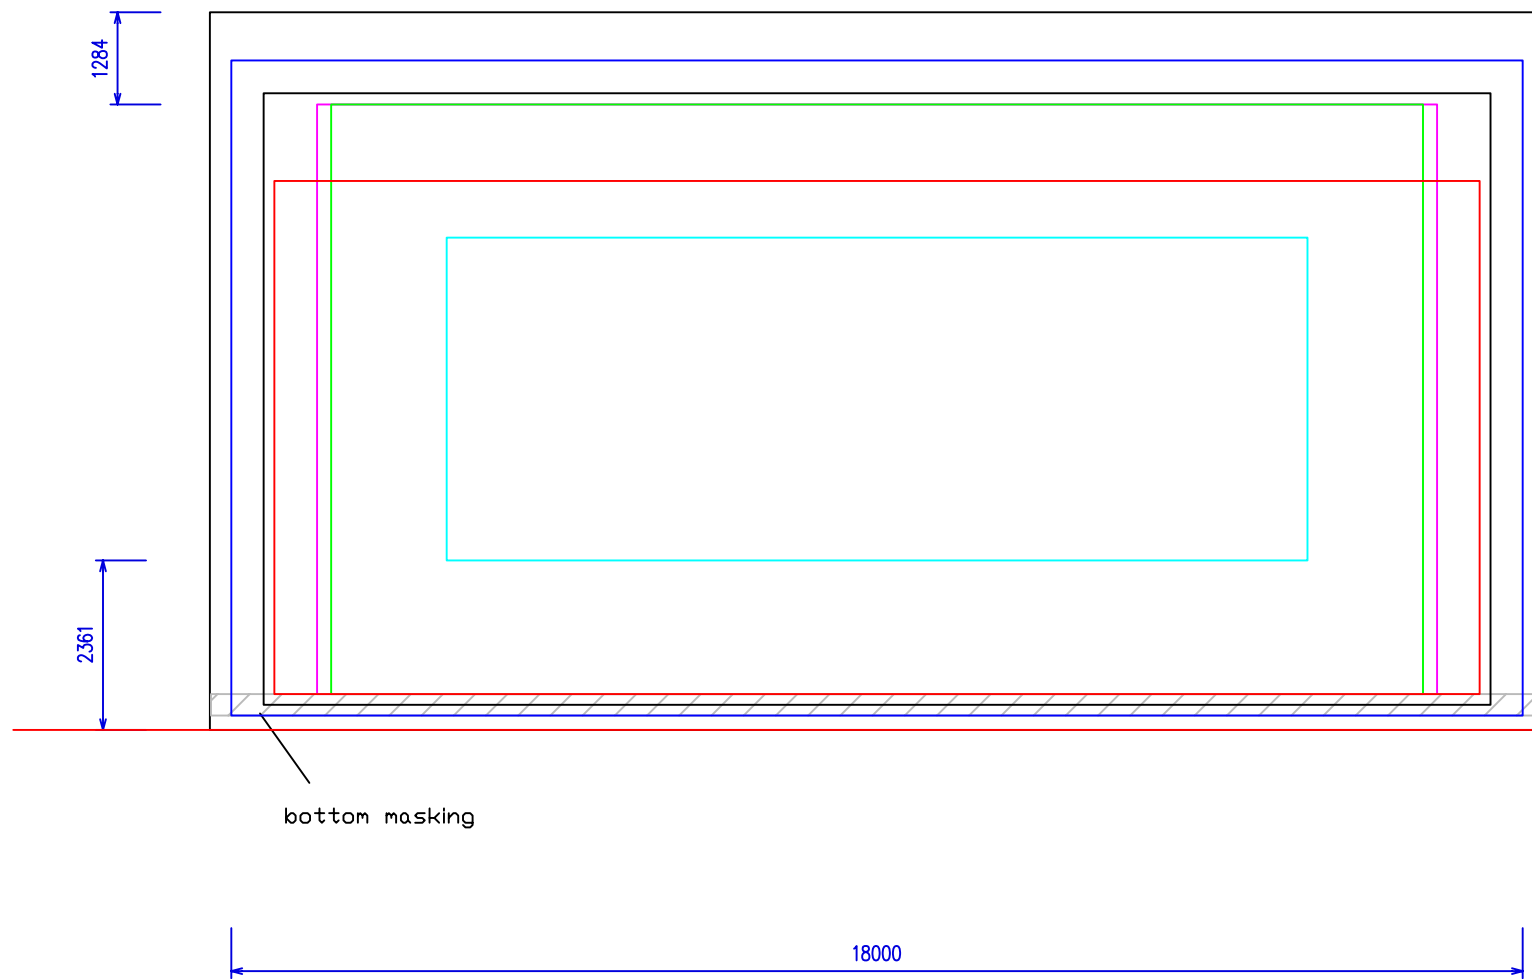

stage portal 10.0 x 18.6

stage floor

screen + masking 9130 X 18000
screen size 8522 X 17100

2K native 1.9 (2048 x1080) 8216X15610

flat 1.85 (1998X1080) 8216X15220

scope 2.35 (2048x871) 7149X16800

conference 2.66 twinXGA (2048
x768) side by side 4500X12000